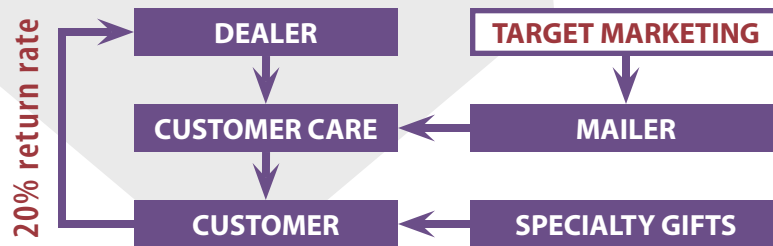

how our program works

ENHANCED CUSTOMER RESPONSE:

The **NHG CARES™** group has developed proprietary customized software that has proven to increase the conventional 2% - 4% response rate to as high as 20%. By utilizing this state of the art software, our skilled technicians refine the data from each mailing. Over a short period of time, we can identify the response rates of your customers. Monthly offerings and promos can be customized to the customer resulting in higher dollar sales. We can execute a "one to one" or "one to many" sales program and offer gift options from the largest USA distributor of specialty advertising items so your customer can have your logo selling for you year round.

The goal is to regularly vary the offerings which lead to an upgrade in the quality of the customer response... more frequent visits at higher dollar sales per visit.